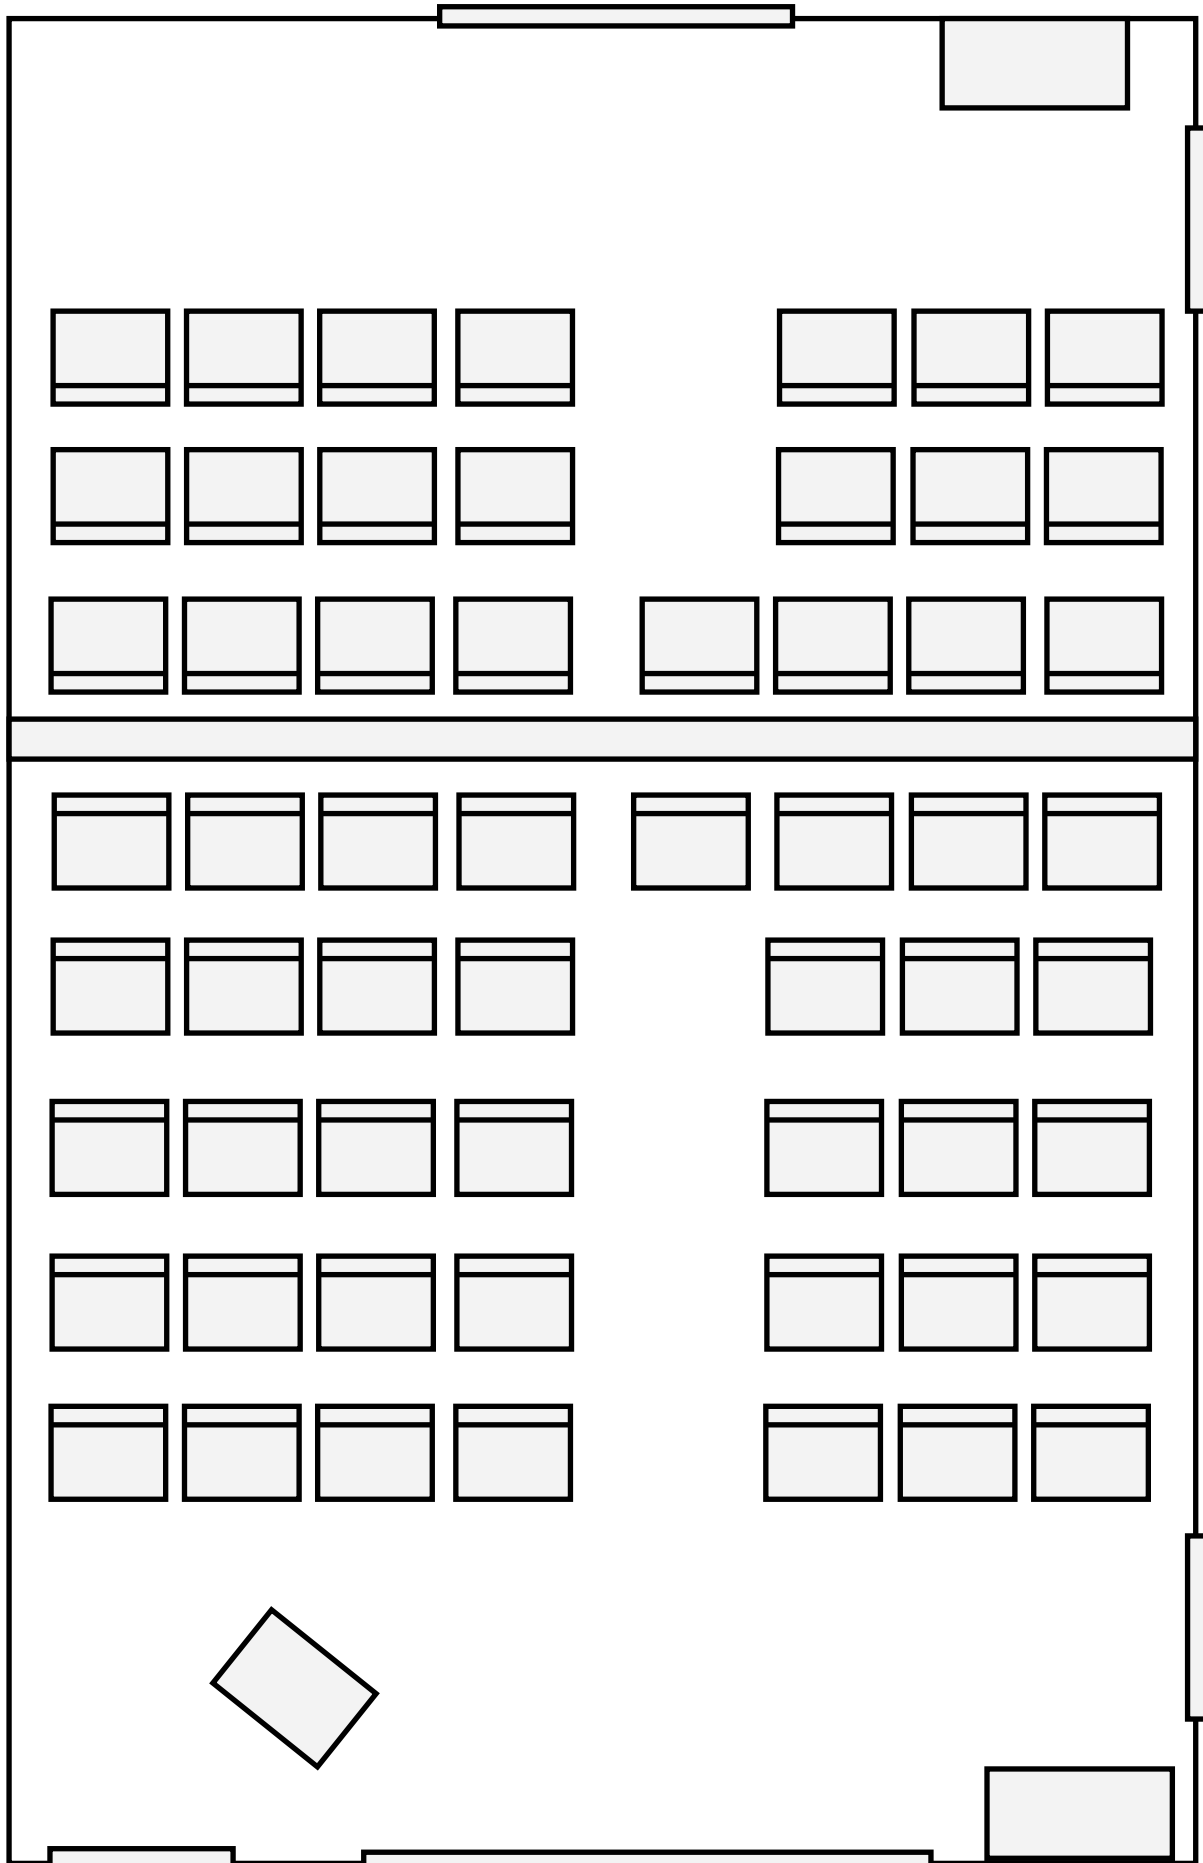

Capacity: 22

Cabaret Style

Capacity: 30

Theatre Style—Divided

Capacity: Hub 1 — 36, Hub 2 — 22

Boardroom Style—Divided

Capacity: Hub 1— 20, Hub 2—10