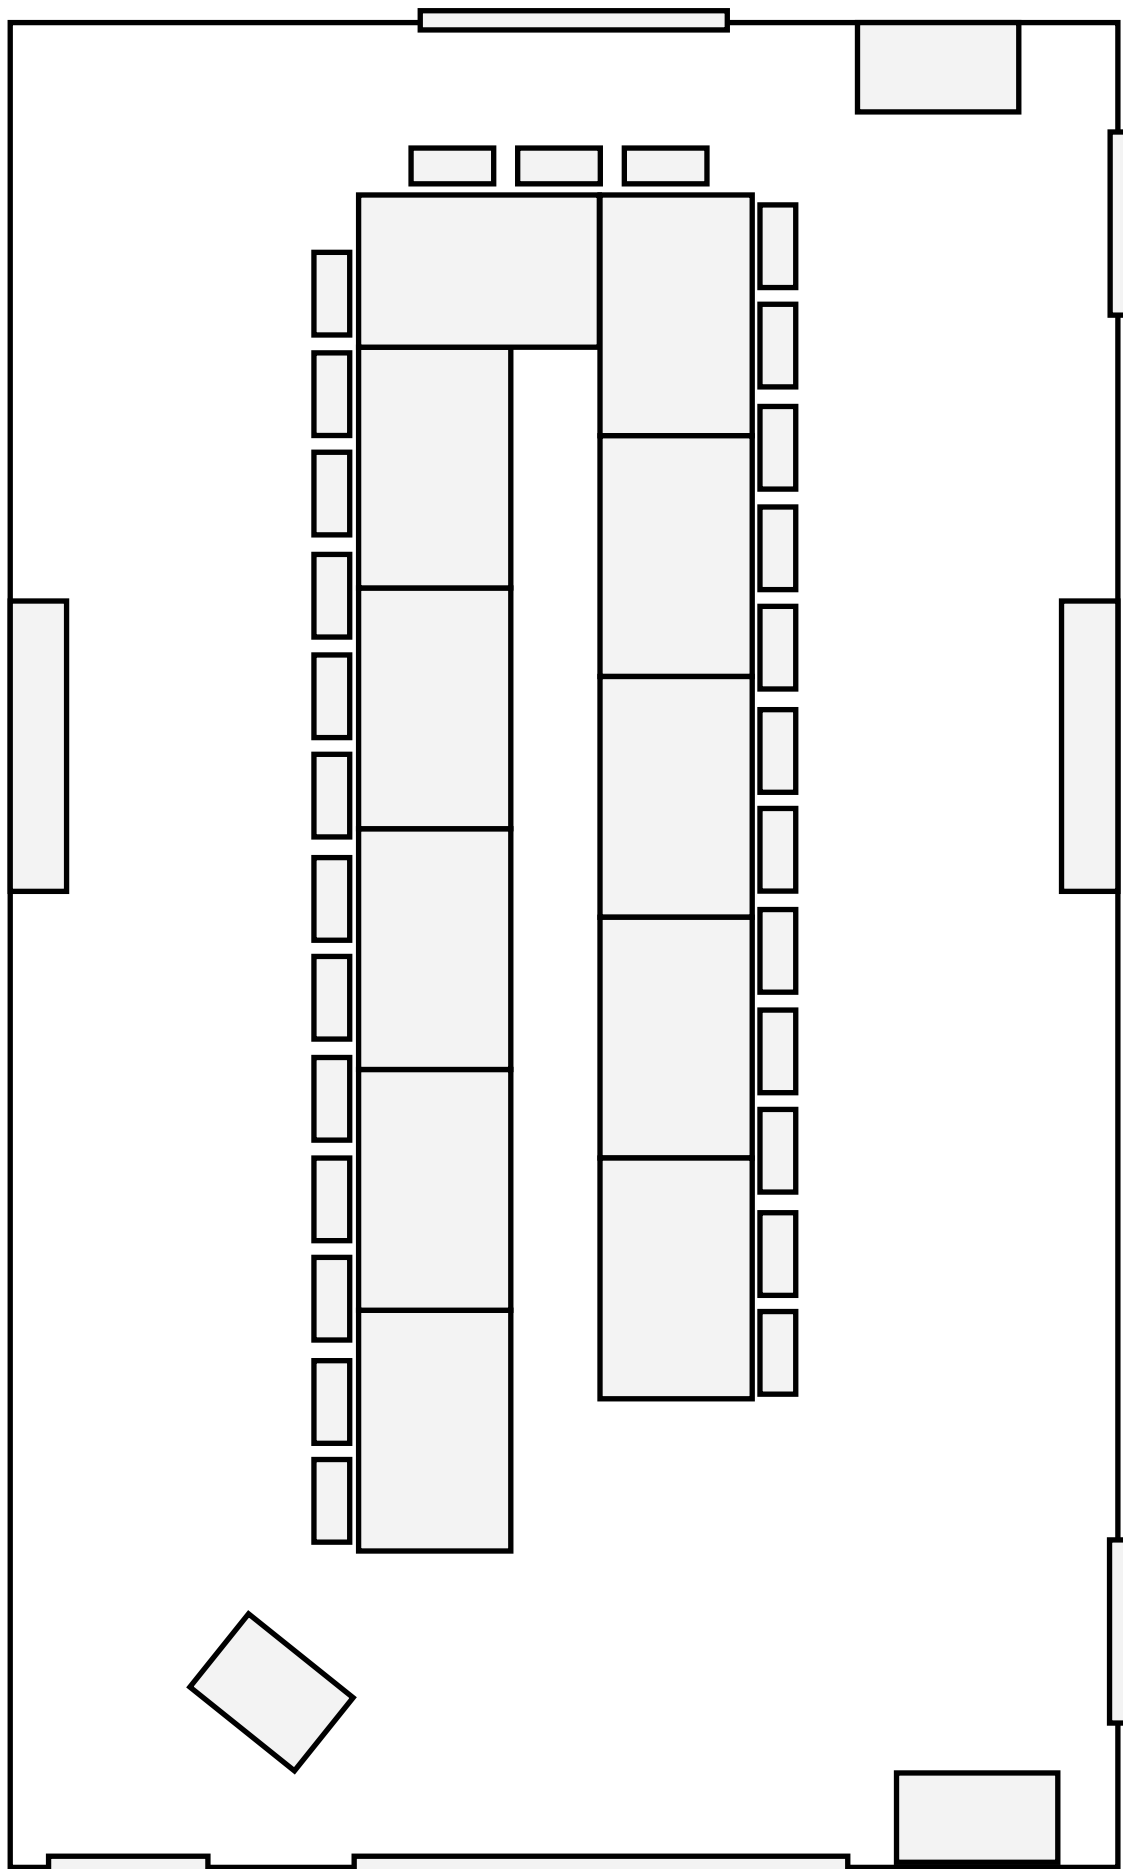

T: 0800 254 5200 E: enquiries@enterprisehubfife.co.uk

www.enterprisehubfife.co.uk

Connect

Theatre Style

Capacity: 48 with table. 52 with no table

Boardroom Style (U-Shape Facing Screen)

Capacity: 28

Classroom Style

Capacity: 22

Cabaret Style

Capacity: 30

Theatre Style—Divided

Capacity: Hub 1 — 36, Hub 2 — 22

Boardroom Style—Divided

Capacity: Hub 1— 20, Hub 2—10