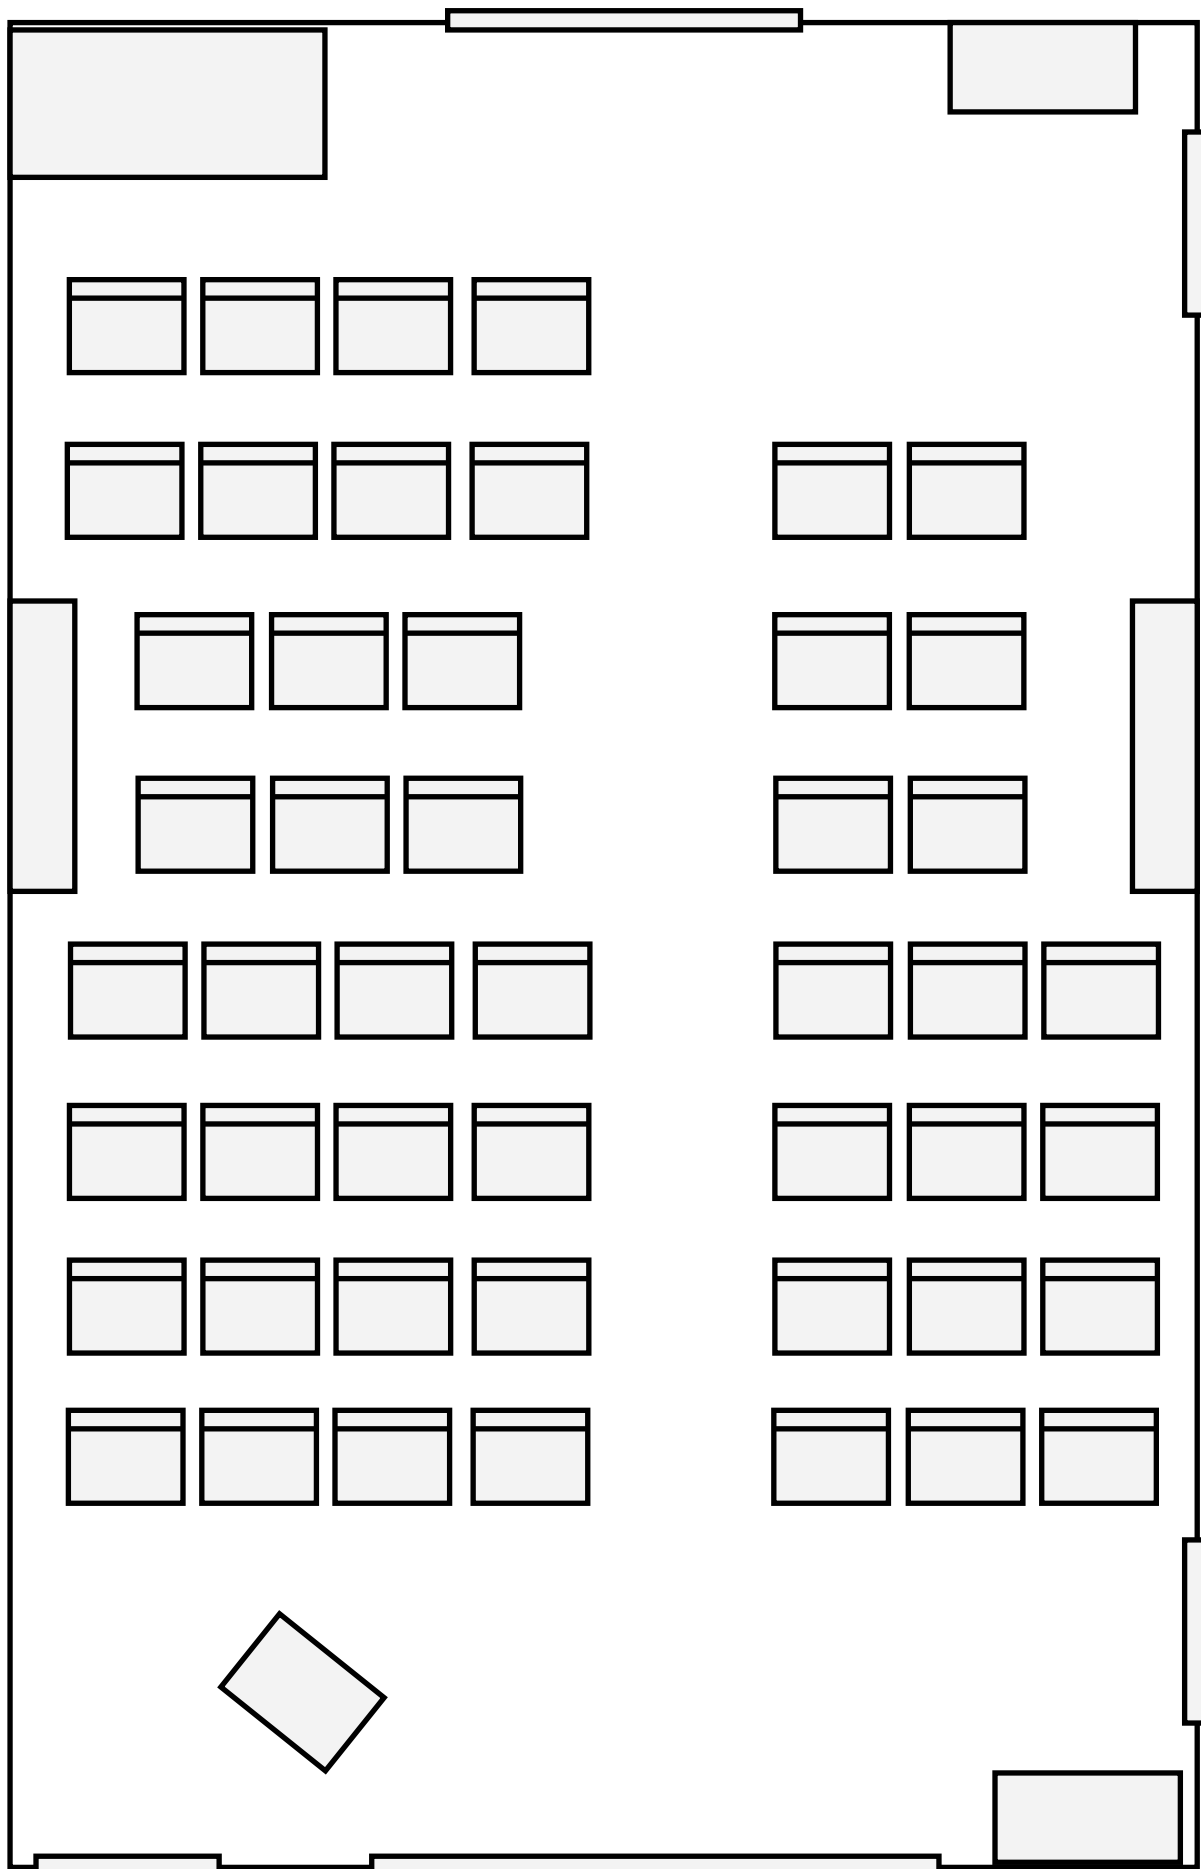

T: 0800 254 5200 E: enquiries@enterprisehubfife.co.uk

www.enterprisehubfife.co.uk

Connect

Theatre Style

Capacity: 48 with table. 52 with no table

Boardroom Style (U-Shape Facing Screen)

Capacity: 28

Classroom Style

Capacity: 22

Cabaret Style

Capacity: 30

Theatre Style—Divided

Capacity: Hub 1 — 36, Hub 2 — 22

Boardroom Style—Divided

Capacity: Hub 1— 20, Hub 2—10