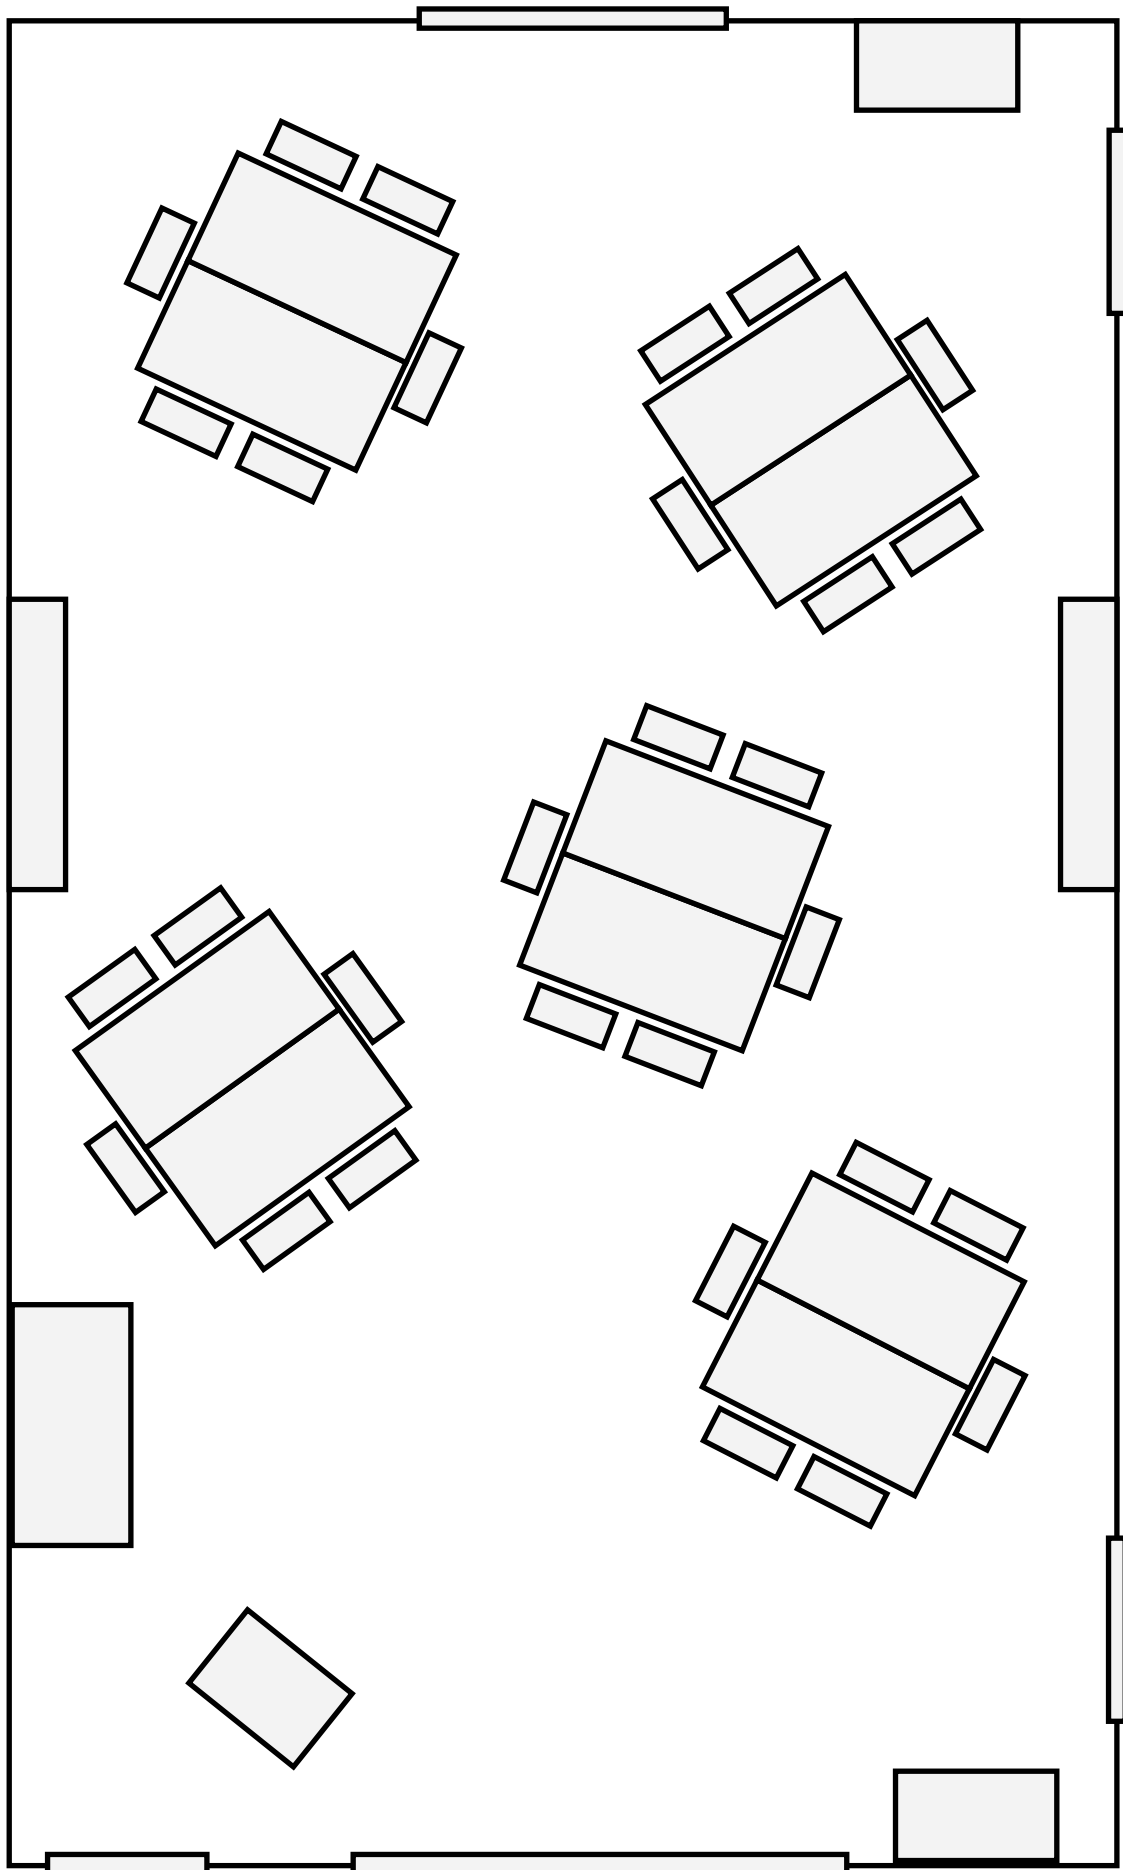

T: 0800 254 5200 E: enquiries@enterprisehubfife.co.uk

www.enterprisehubfife.co.uk

Connect

Theatre Style

Capacity: 48 with table. 52 with no table

Boardroom Style (U-Shape Facing Screen)

Capacity: 28

Classroom Style

Capacity: 22

Cabaret Style

Capacity: 30

Theatre Style—Divided

Capacity: Hub 1 — 36, Hub 2 — 22

Boardroom Style—Divided

Capacity: Hub 1— 20, Hub 2—10