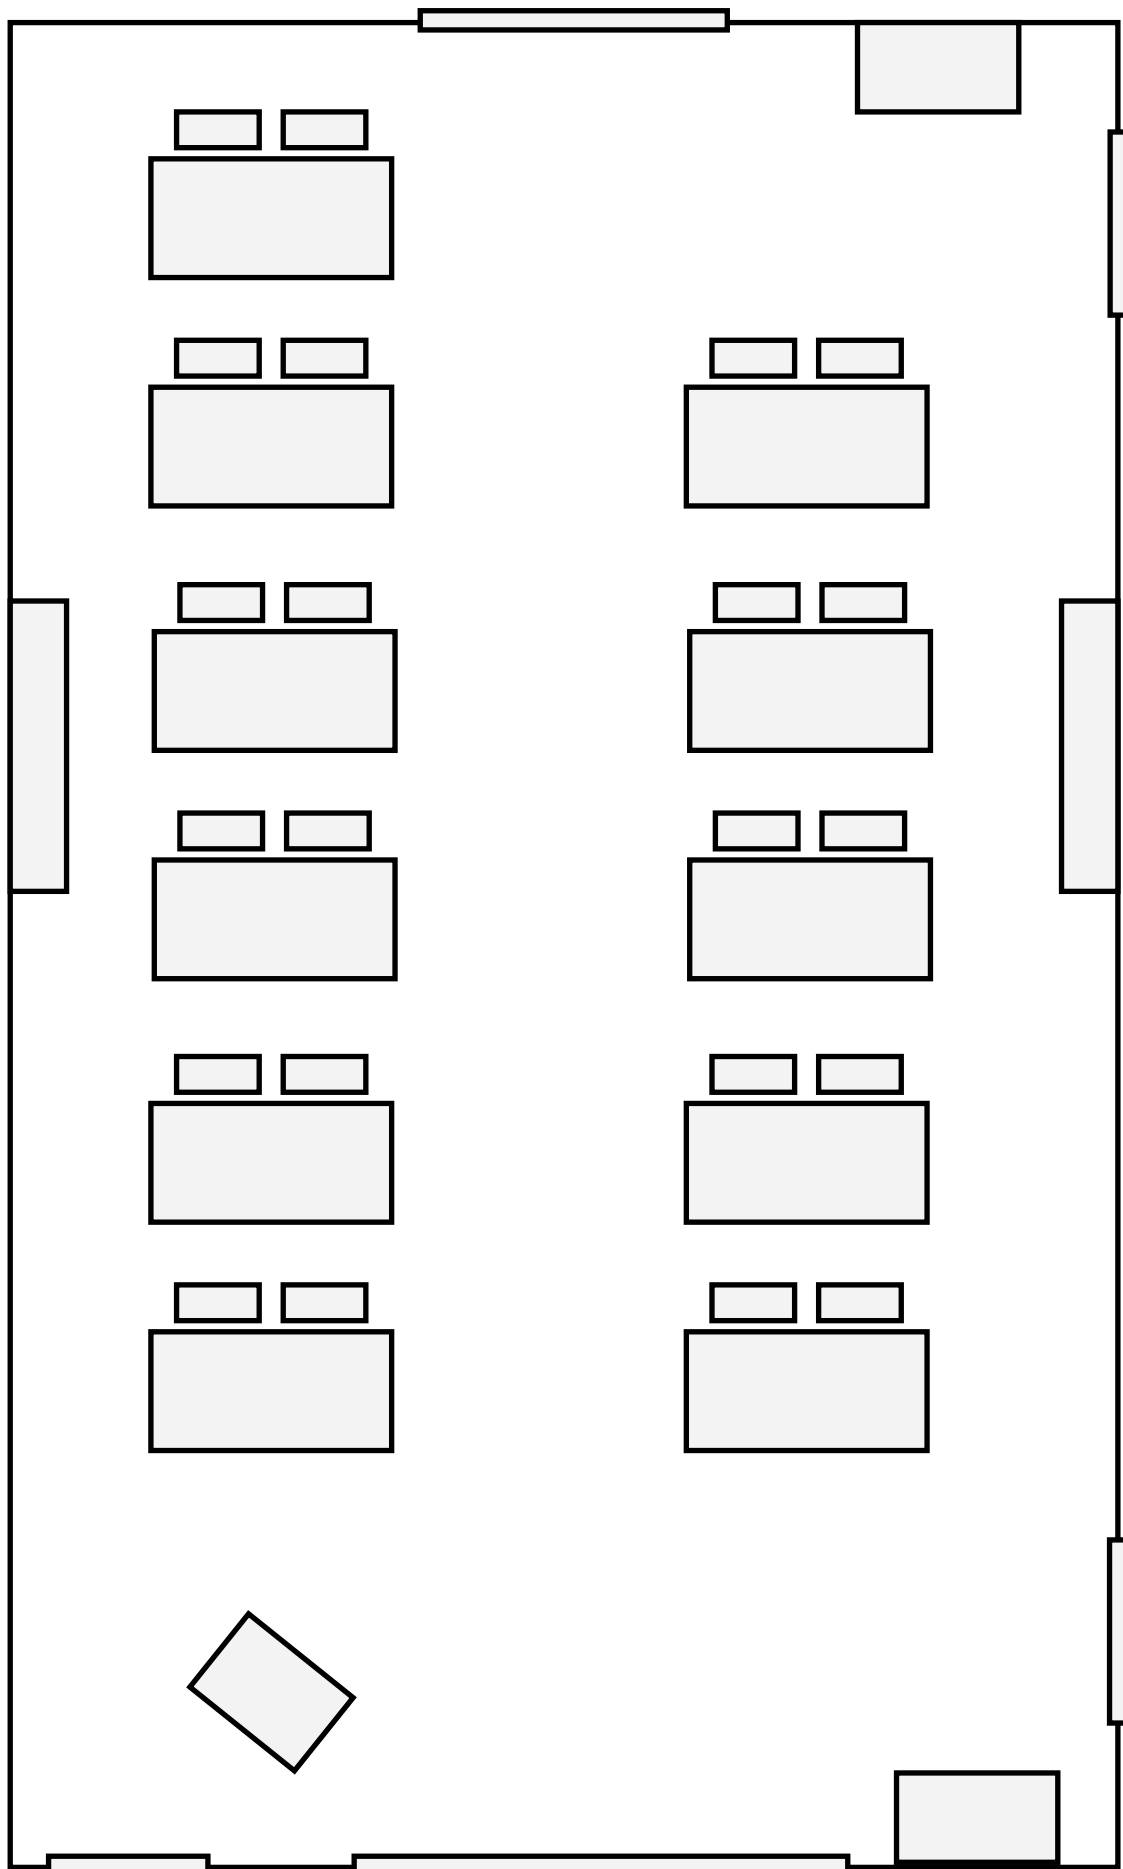

T: 0800 254 5200 E: enquiries@enterprisehubfife.co.uk

www.enterprisehubfife.co.uk

Connect

Theatre Style

Capacity: 48 with table. 52 with no table

Boardroom Style (U-Shape Facing Screen)

Capacity: 28

Classroom Style

Capacity: 22

Cabaret Style

Capacity: 30

Theatre Style—Divided

Capacity: Hub 1 — 36, Hub 2 — 22

Boardroom Style—Divided

Capacity: Hub 1— 20, Hub 2—10